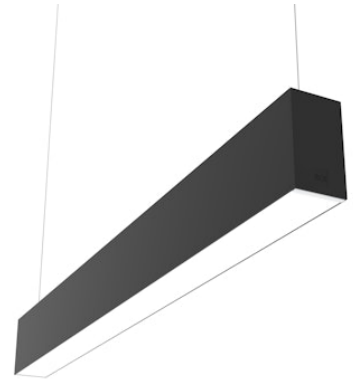

FLOS

■ N70U253U14BDA Black

In-Finity 70 Suspension Up & Down 3000K Micro-Prismatic Diffuser Dali

Designed by FLOS Architectural, 2017

LED modular system for suspended installation, including LED luminaires, aluminum installation profile, and diffusers. Drivers included in lighting modules for 220-240V connection to mains or to other lighting modules. Suspension kit included.

Are you a professional and your project needs consulting and support?

[BOOK AN APPOINTMENT](#)

Main specifications

Mounting	Suspension
Environments	Indoor dry location
Light source type	LED
Light sources included	Yes
LED type	Top LED
Lamp category	LED
Number of lamps	1
Power (W)	91
Lumen Output (lm)	6315

Physical

Colour	Black
Trim	No
Orientation	Fixed
Length (mm)	2530
Net weight (kg)	11
IP internal	20
IP external	20

Download

Mounting instructions [↓ PDF](#)

Photometric Files

LDT / IES [↓ ZIP](#)

Technical Drawings

08.9057.NS

Metal cover. Suspension Up & Down. 70 mm (Colour Black)

5

OPTIONAL
Accessory

08.0113.00

500 mm micro-prismatic diffuser. Highly efficient multilayer diffuser that, thanks to its unique microprismatic texture, provides a glare free UGR<19 light beam