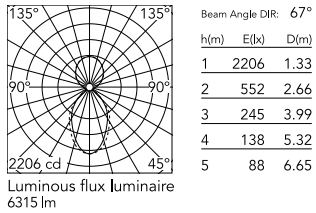

Physical

Colour	Black
Trim	No
Orientation	Fixed
Length (mm)	2530
Net weight (kg)	11
IP internal	20
IP external	20

Download

Mounting instructions [↓ PDF](#)

Photometric Files

LDT / IES [↓ ZIP](#)

Technical Drawings

2D [↓ ZIP](#)

3D [↓ ZIP](#)

Schematic light drawing

Photometric

Lighting type	Indirect, Direct
Light distribution	Asymmetric
CCT (K)	3000
CRI>	80
Beam angle C0-180 (°)	67
Beam angle C90-270 (°)	76
UGR _L	<19