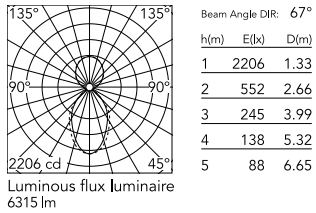

Physical

Colour	Anodized Grey
Trim	No
Orientation	Fixed
Length (mm)	2530
Net weight (kg)	11
IP internal	20
IP external	20

Download

Mounting instructions [↓ PDF](#)

Photometric Files

LDT / IES [↓ ZIP](#)

Technical Drawings

2D [↓ ZIP](#)

3D [↓ ZIP](#)

Schematic light drawing

Photometric

Lighting type	Indirect, Direct
Light distribution	Asymmetric
CCT (K)	3000
CRI>	80
Beam angle C0-180 (°)	67
Beam angle C90-270 (°)	76
UGR _L	<19