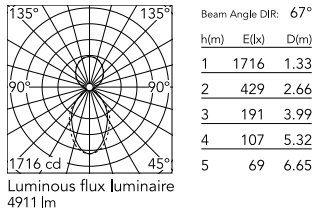

Physical

Colour	White
Trim	No
Orientation	Fixed
Length (mm)	1970
Net weight (kg)	8.10
IP internal	20
IP external	20

Download

Mounting instructions [↓ PDF](#)

Photometric Files

LDT / IES [↓ ZIP](#)

Technical Drawings

2D [↓ ZIP](#)

3D [↓ ZIP](#)

Schematic light drawing

Photometric

Lighting type	Indirect, Direct
Light distribution	Asymmetric
CCT (K)	3000
CRI>	80
Beam angle C0-180 (°)	67
Beam angle C90-270 (°)	76
UGR _L	<19