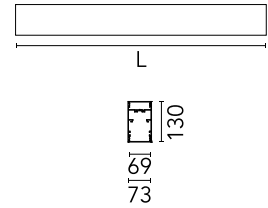

LED modular system for suspended installation, including LED luminaires, aluminum installation profile, and diffusers. Drivers included in lighting modules for 220-240V connection to mains or to other lighting modules. Suspension kit included.