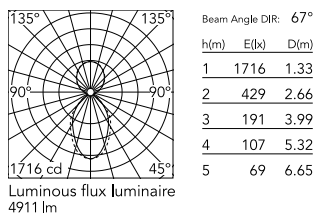

Physical

Colour	Anodized Grey
Trim	No
Orientation	Fixed
Length (mm)	1970
Net weight (kg)	8.10
IP internal	20
IP external	20

Download

Mounting instructions [↓ PDF](#)

Photometric Files

LDT / IES [↓ ZIP](#)

Technical Drawings

2D [↓ ZIP](#)

3D [↓ ZIP](#)

Schematic light drawing

Photometric

Lighting type	Indirect, Direct
Light distribution	Asymmetric
CCT (K)	3000
CRI>	80
Beam angle C0-180 (°)	67
Beam angle C90-270 (°)	76
UGR _L	<19