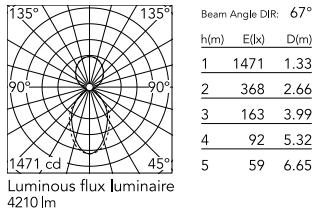

Physical

Colour	Anodized Grey
Trim	No
Orientation	Fixed
Length (mm)	1690
Net weight (kg)	7.40
IP internal	20
IP external	20

Download

Mounting instructions [↓ PDF](#)

Photometric Files

LDT / IES [↓ ZIP](#)

Technical Drawings

2D [↓ ZIP](#)

3D [↓ ZIP](#)

Schematic light drawing

Photometric

Lighting type	Indirect, Direct
Light distribution	Asymmetric
CCT (K)	3000
CRI>	80
Beam angle C0-180 (°)	67
Beam angle C90-270 (°)	76
UGR _L	<19