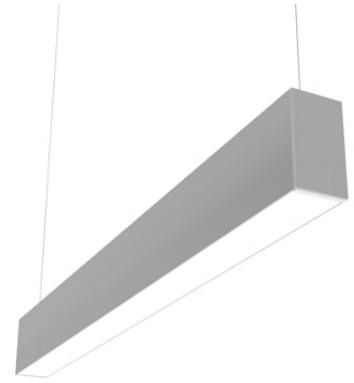

FLOS

N70U163U02BDA Anodized Grey

In-Finity 70 Suspension Up & Down 3000K Micro-Prismatic Diffuser Dali

Designed by FLOS Architectural, 2017

LED modular system for suspended installation, including LED luminaires, aluminum installation profile, and diffusers. Drivers included in lighting modules for 220-240V connection to mains or to other lighting modules. Suspension kit included.

Are you a professional and your project needs consulting and support?

[BOOK AN APPOINTMENT](#)

Main specifications

Mounting	Suspension
Environments	Indoor dry location
Light source type	LED
Light sources included	Yes
LED type	Top LED
Lamp category	LED
Number of lamps	1
Power (W)	61
Lumen Output (lm)	4210

Physical

Colour	Anodized Grey
Trim	No
Orientation	Fixed
Length (mm)	1690
Net weight (kg)	7.40
IP internal	20
IP external	20

Download

Mounting instructions [↓ PDF](#)

Photometric Files

LDT / IES [↓ ZIP](#)

Technical Drawings