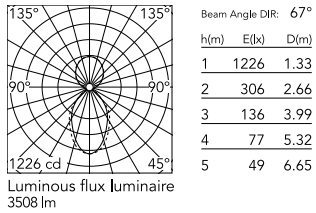

Physical

Colour	White
Trim	No
Orientation	Fixed
Length (mm)	1405
Net weight (kg)	6.60
IP internal	20
IP external	20

Download

Mounting instructions [↓ PDF](#)

Photometric Files

LDT / IES [↓ ZIP](#)

Technical Drawings

2D [↓ ZIP](#)

3D [↓ ZIP](#)

Schematic light drawing

Photometric

Lighting type	Indirect, Direct
Light distribution	Asymmetric
CCT (K)	3000
CRI>	80
Beam angle C0-180 (°)	67
Beam angle C90-270 (°)	76
UGR _L	<19