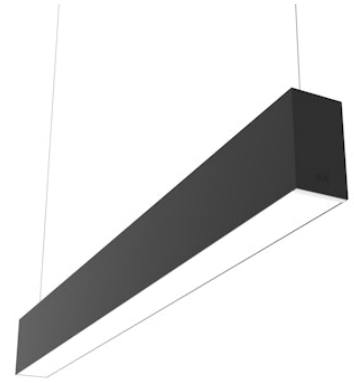

# FLOS

■ N70U143U14BDA Black

## In-Finity 70 Suspension Up & Down 3000K Micro-Prismatic Diffuser Dali

Designed by FLOS Architectural, 2017

LED modular system for suspended installation, including LED luminaires, aluminum installation profile, and diffusers. Drivers included in lighting modules for 220-240V connection to mains or to other lighting modules. Suspension kit included.