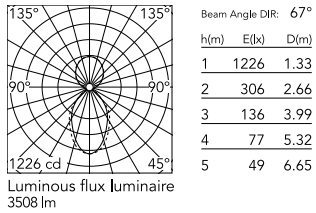

### Physical

Colour	Black
Trim	No
Orientation	Fixed
Length (mm)	1405
Net weight (kg)	6.60
IP internal	20
IP external	20

### Photometric Files

LDT / IES [↓ ZIP](#)

### Technical Drawings

2D [↓ ZIP](#)

3D [↓ ZIP](#)

## Schematic light drawing