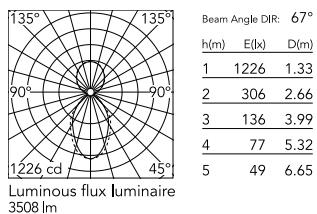

Physical

Colour	Anodized Grey
Trim	No
Orientation	Fixed
Length (mm)	1405
Net weight (kg)	6.60
IP internal	20
IP external	20

Download

Mounting instructions [↓ PDF](#)

Photometric Files

LDT / IES [↓ ZIP](#)

Technical Drawings

2D [↓ ZIP](#)

3D [↓ ZIP](#)

Schematic light drawing

Photometric

Lighting type	Indirect, Direct
Light distribution	Asymmetric
CCT (K)	3000
CRI>	80
Beam angle C0-180 (°)	67
Beam angle C90-270 (°)	76
UGR _L	<19