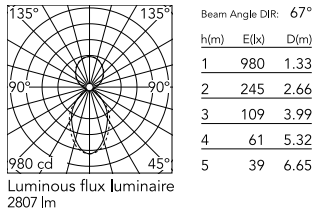

### Physical

Colour	White
Trim	No
Orientation	Fixed
Length (mm)	1125
Net weight (kg)	5
IP internal	20
IP external	20

### Photometric Files

LDT / IES [↓ ZIP](#)

### Technical Drawings

2D [↓ ZIP](#)

3D [↓ ZIP](#)

## Schematic light drawing