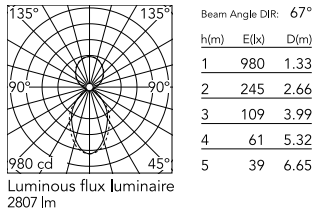

Physical

Colour	Black
Trim	No
Orientation	Fixed
Length (mm)	1125
Net weight (kg)	5
IP internal	20
IP external	20

Download

Mounting instructions [↓ PDF](#)

Photometric Files

LDT / IES [↓ ZIP](#)

Technical Drawings

2D [↓ ZIP](#)

3D [↓ ZIP](#)

Schematic light drawing

Photometric

Lighting type	Indirect, Direct
Light distribution	Asymmetric
CCT (K)	3000
CRI>	80
Beam angle C0-180 (°)	67
Beam angle C90-270 (°)	76
UGR _L	<19