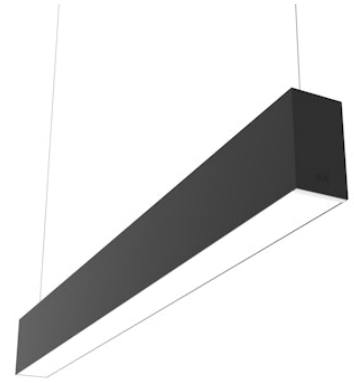

FLOS

■ N70U113U14BDA Black

In-Finity 70 Suspension Up & Down 3000K Micro-Prismatic Diffuser Dali

Designed by FLOS Architectural, 2017

LED modular system for suspended installation, including LED luminaires, aluminum installation profile, and diffusers. Drivers included in lighting modules for 220-240V connection to mains or to other lighting modules. Suspension kit included.

Are you a professional and your project needs consulting and support?

[BOOK AN APPOINTMENT](#)

Main specifications

Mounting	Suspension
Environments	Indoor dry location
Light source type	LED
Light sources included	Yes
LED type	Top LED
Lamp category	LED
Number of lamps	1
Power (W)	40
Lumen Output (lm)	2807

Physical

Colour	Black
Trim	No
Orientation	Fixed
Length (mm)	1125
Net weight (kg)	5
IP internal	20
IP external	20

Download

Mounting instructions [↓ PDF](#)

Photometric Files

LDT / IES [↓ ZIP](#)

Technical Drawings