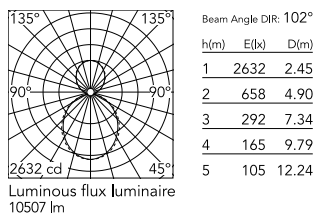

### Physical

|                 |       |
|-----------------|-------|
| Colour          | White |
| Trim            | No    |
| Orientation     | Fixed |
| Length (mm)     | 3095  |
| Net weight (kg) | 13.6  |
| IP internal     | 20    |
| IP external     | 20    |

### Photometric Files

LDT / IES [↓ ZIP](#)

### Technical Drawings

2D [↓ ZIP](#)

3D [↓ ZIP](#)

## Schematic light drawing