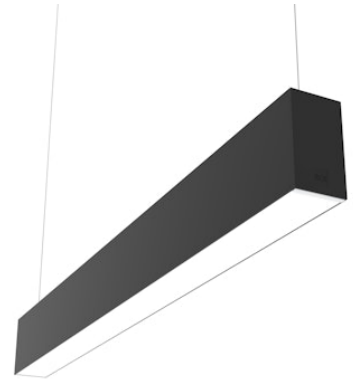

FLOS

■ N70U303G14B Black

In-Finity 70 Suspension Up & Down 3000K General Lighting

Designed by FLOS Architectural, 2017

LED modular system for suspended installation, including LED luminaires, aluminum installation profile, and diffusers. Drivers included in lighting modules for 220-240V connection to mains or to other lighting modules. Suspension kit included.

Are you a professional and your project needs consulting and support?

[BOOK AN APPOINTMENT](#)

Main specifications

Mounting	Suspension
Environments	Indoor dry location
Light source type	LED
Light sources included	Yes
LED type	Top LED
Lamp category	LED
Number of lamps	1
Power (W)	111
Lumen Output (lm)	10507

Physical

Colour	Black
Trim	No
Orientation	Fixed
Length (mm)	3095
Net weight (kg)	13.6
IP internal	20
IP external	20

Download

Mounting instructions [↓ PDF](#)

Photometric Files

LDT / IES [↓ ZIP](#)

Technical Drawings