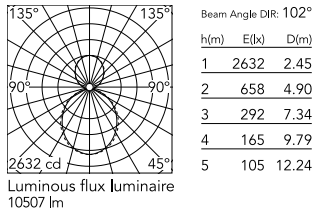

Physical

Colour	Black
Trim	No
Orientation	Fixed
Length (mm)	3095
Net weight (kg)	13.6
IP internal	20
IP external	20

Download

Mounting instructions [↓ PDF](#)

Photometric Files

LDT / IES [↓ ZIP](#)

Technical Drawings

2D [↓ ZIP](#)

3D [↓ ZIP](#)

Schematic light drawing

Photometric

Lighting type	Indirect, Direct
Light distribution	Asymmetric
CCT (K)	3000
CRI>	80
Beam angle C0-180 (°)	102
Beam angle C90-270 (°)	106

Electrical