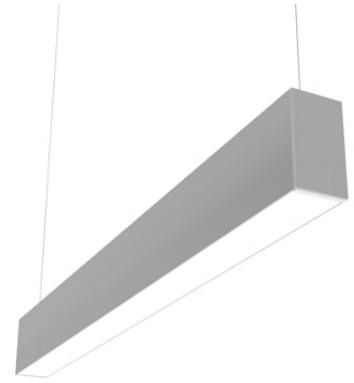

FLOS

N70U303G02B Anodized Grey

In-Finity 70 Suspension Up & Down 3000K General Lighting

Designed by FLOS Architectural, 2017

LED modular system for suspended installation, including LED luminaires, aluminum installation profile, and diffusers. Drivers included in lighting modules for 220-240V connection to mains or to other lighting modules. Suspension kit included.

Are you a professional and your project needs consulting and support?

[BOOK AN APPOINTMENT](#)

Main specifications

Mounting	Suspension
Environments	Indoor dry location
Light source type	LED
Light sources included	Yes
LED type	Top LED
Lamp category	LED
Number of lamps	1
Power (W)	111
Lumen Output (lm)	10507

Physical

Colour	Anodized Grey
Trim	No
Orientation	Fixed
Length (mm)	3095
Net weight (kg)	13.6
IP internal	20
IP external	20

Download

Mounting instructions [↓ PDF](#)

Photometric Files

LDT / IES [↓ ZIP](#)

Technical Drawings

08.9057.NS

Metal cover. Suspension Up & Down. 70 mm (Colour Black)

5

OPTIONAL
Accessory

08.0110.00

500 mm opal diffuser. Diffuse, glare free and uniform lighting throughout the room