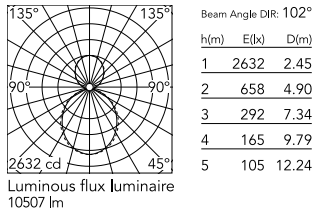

Physical

Colour	Anodized Grey
Trim	No
Orientation	Fixed
Length (mm)	3095
Net weight (kg)	13.6
IP internal	20
IP external	20

Download

Mounting instructions [↓ PDF](#)

Photometric Files

LDT / IES [↓ ZIP](#)

Technical Drawings

2D [↓ ZIP](#)

3D [↓ ZIP](#)

Schematic light drawing

Photometric

Lighting type	Indirect, Direct
Light distribution	Asymmetric
CCT (K)	3000
CRI>	80
Beam angle C0-180 (°)	102
Beam angle C90-270 (°)	106

Electrical