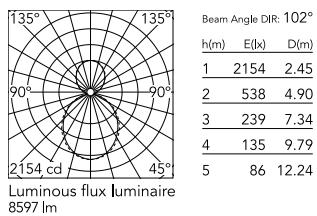

### Physical

Colour	White
Trim	No
Orientation	Fixed
Length (mm)	2530
Net weight (kg)	11
IP internal	20
IP external	20

### Photometric Files

LDT / IES [↓ ZIP](#)

### Technical Drawings

2D [↓ ZIP](#)

3D [↓ ZIP](#)

## Schematic light drawing