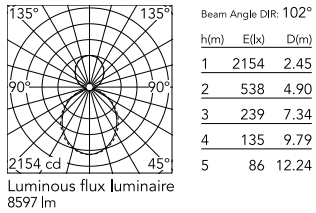

### Photometric Files

LDT / IES [↓ ZIP](#)

### Technical Drawings

2D [↓ ZIP](#)

3D [↓ ZIP](#)

## Schematic light drawing