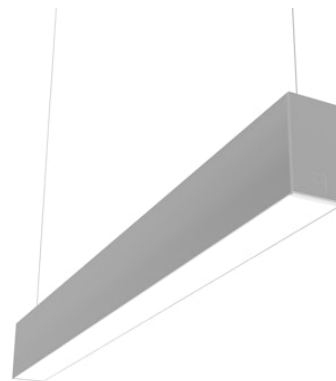

## In-Finity 70 Suspension Up & Down 3000K General Lighting

Designed by FLOS Architectural, 2017

LED modular system for suspended installation, including LED luminaires, aluminum installation profile, and diffusers. Drivers included in lighting modules for 220-240V connection to mains or to other lighting modules. Suspension kit included.