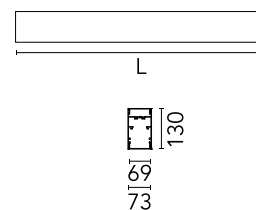

LED modular system for suspended installation, including LED luminaires, aluminum installation profile, and diffusers. Drivers included in lighting modules for 220-240V connection to mains or to other lighting modules. Suspension kit included.