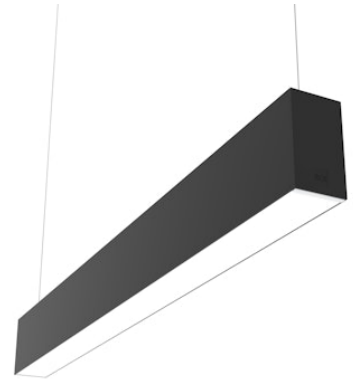

FLOS

■ N70U193G14B Black

In-Finity 70 Suspension Up & Down 3000K General Lighting

Designed by FLOS Architectural, 2017

LED modular system for suspended installation, including LED luminaires, aluminum installation profile, and diffusers. Drivers included in lighting modules for 220-240V connection to mains or to other lighting modules. Suspension kit included.

Are you a professional and your project needs consulting and support?

[BOOK AN APPOINTMENT](#)

Main specifications

Mounting	Suspension
Environments	Indoor dry location
Light source type	LED
Light sources included	Yes
LED type	Top LED
Lamp category	LED
Number of lamps	1
Power (W)	71
Lumen Output (lm)	6687

Physical

Colour	Black
Trim	No
Orientation	Fixed
Length (mm)	1970
Net weight (kg)	8.10
IP internal	20
IP external	20

Download

Mounting instructions [↓ PDF](#)

Photometric Files

LDT / IES [↓ ZIP](#)

Technical Drawings