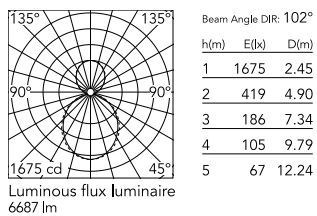

Physical

Colour	Black
Trim	No
Orientation	Fixed
Length (mm)	1970
Net weight (kg)	8.10
IP internal	20
IP external	20

Download

Mounting instructions [↓ PDF](#)

Photometric Files

LDT / IES [↓ ZIP](#)

Technical Drawings

2D [↓ ZIP](#)

3D [↓ ZIP](#)

Schematic light drawing

Photometric

Lighting type	Indirect, Direct
Light distribution	Asymmetric
CCT (K)	3000
CRI>	80
Beam angle C0-180 (°)	102
Beam angle C90-270 (°)	106

Electrical