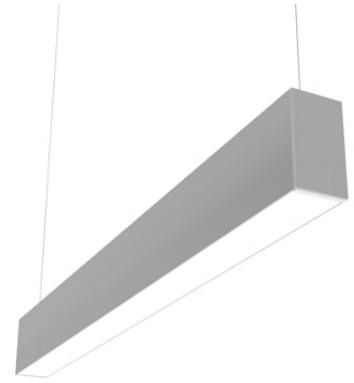

FLOS

N70U193G02B Anodized Grey

In-Finity 70 Suspension Up & Down 3000K General Lighting

Designed by FLOS Architectural, 2017

LED modular system for suspended installation, including LED luminaires, aluminum installation profile, and diffusers. Drivers included in lighting modules for 220-240V connection to mains or to other lighting modules. Suspension kit included.

Are you a professional and your project needs consulting and support?

[BOOK AN APPOINTMENT](#)

Main specifications

Mounting	Suspension
Environments	Indoor dry location
Light source type	LED
Light sources included	Yes
LED type	Top LED
Lamp category	LED
Number of lamps	1
Power (W)	71
Lumen Output (lm)	6687

Physical

Colour	Anodized Grey
Trim	No
Orientation	Fixed
Length (mm)	1970
Net weight (kg)	8.10
IP internal	20
IP external	20

Download

Mounting instructions [↓ PDF](#)

Photometric Files

LDT / IES [↓ ZIP](#)

Technical Drawings

08.9057.NS

Metal cover. Suspension Up & Down. 70 mm (Colour Black)

5

OPTIONAL
Accessory

08.0110.00

500 mm opal diffuser. Diffuse, glare free and uniform lighting throughout the room