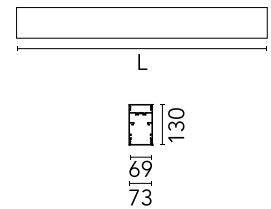

LED modular system for suspended installation, including LED luminaires, aluminum installation profile, and diffusers. Drivers included in lighting modules for 220-240V connection to mains or to other lighting modules. Suspension kit included.