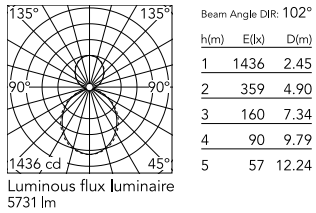

### Physical

Colour	White
Trim	No
Orientation	Fixed
Length (mm)	1690
Net weight (kg)	7.40
IP internal	20
IP external	20

### Photometric Files

LDT / IES [↓ ZIP](#)

### Technical Drawings

2D [↓ ZIP](#)

3D [↓ ZIP](#)

## Schematic light drawing