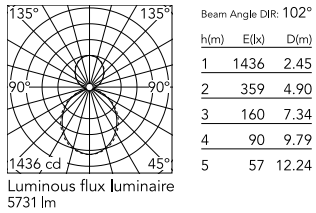

### Physical

Colour	Black
Trim	No
Orientation	Fixed
Length (mm)	1690
Net weight (kg)	7.40
IP internal	20
IP external	20

### Photometric Files

LDT / IES [↓ ZIP](#)

### Technical Drawings

2D [↓ ZIP](#)

3D [↓ ZIP](#)

## Schematic light drawing