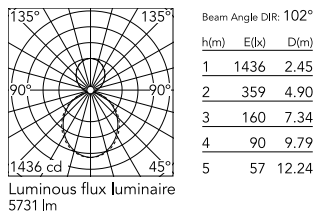

Physical

Colour	Anodized Grey
Trim	No
Orientation	Fixed
Length (mm)	1690
Net weight (kg)	7.40
IP internal	20
IP external	20

Download

Mounting instructions [↓ PDF](#)

Photometric Files

LDT / IES [↓ ZIP](#)

Technical Drawings

2D [↓ ZIP](#)

3D [↓ ZIP](#)

Schematic light drawing

Photometric

Lighting type	Indirect, Direct
Light distribution	Asymmetric
CCT (K)	3000
CRI>	80
Beam angle C0-180 (°)	102
Beam angle C90-270 (°)	106

Electrical