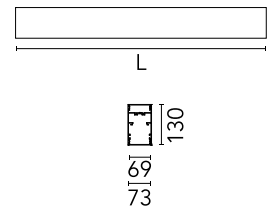

LED modular system for suspended installation, including LED luminaires, aluminum installation profile, and diffusers. Drivers included in lighting modules for 220-240V connection to mains or to other lighting modules. Suspension kit included.