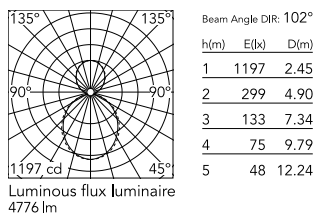

Physical

Colour	White
Trim	No
Orientation	Fixed
Length (mm)	1405
Net weight (kg)	6.60
IP internal	20
IP external	20

Download

Mounting instructions [↓ PDF](#)

Photometric Files

LDT / IES [↓ ZIP](#)

Technical Drawings

2D [↓ ZIP](#)

3D [↓ ZIP](#)

Schematic light drawing

Photometric

Lighting type	Indirect, Direct
Light distribution	Asymmetric
CCT (K)	3000
CRI>	80
Beam angle C0-180 (°)	102
Beam angle C90-270 (°)	106

Electrical