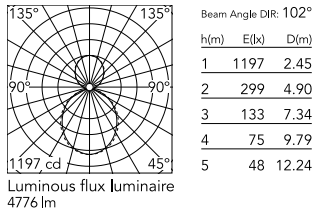

Physical

Colour	Black
Trim	No
Orientation	Fixed
Length (mm)	1405
Net weight (kg)	6.60
IP internal	20
IP external	20

Download

Mounting instructions [↓ PDF](#)

Photometric Files

LDT / IES [↓ ZIP](#)

Technical Drawings

2D [↓ ZIP](#)

3D [↓ ZIP](#)

Schematic light drawing

Photometric

Lighting type	Indirect, Direct
Light distribution	Asymmetric
CCT (K)	3000
CRI>	80
Beam angle C0-180 (°)	102
Beam angle C90-270 (°)	106

Electrical