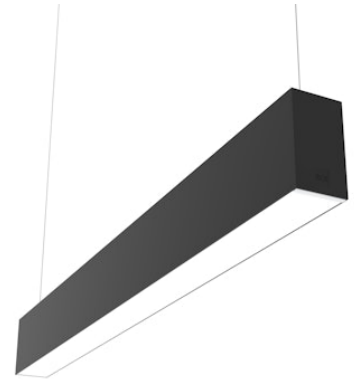

FLOS

■ N70U143G14B Black

In-Finity 70 Suspension Up & Down 3000K General Lighting

Designed by FLOS Architectural, 2017

LED modular system for suspended installation, including LED luminaires, aluminum installation profile, and diffusers. Drivers included in lighting modules for 220-240V connection to mains or to other lighting modules. Suspension kit included.

Are you a professional and your project needs consulting and support?

[BOOK AN APPOINTMENT](#)

Main specifications

Mounting	Suspension
Environments	Indoor dry location
Light source type	LED
Light sources included	Yes
LED type	Top LED
Lamp category	LED
Number of lamps	1
Power (W)	50
Lumen Output (lm)	4776

Physical

Colour	Black
Trim	No
Orientation	Fixed
Length (mm)	1405
Net weight (kg)	6.60
IP internal	20
IP external	20

Download

Mounting instructions [↓ PDF](#)

Photometric Files

LDT / IES [↓ ZIP](#)

Technical Drawings