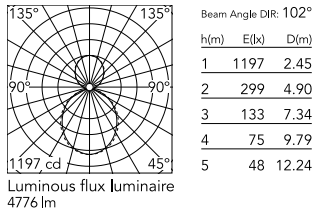

Physical

Colour	Anodized Grey
Trim	No
Orientation	Fixed
Length (mm)	1405
Net weight (kg)	6.60
IP internal	20
IP external	20

Download

Mounting instructions [↓ PDF](#)

Photometric Files

LDT / IES [↓ ZIP](#)

Technical Drawings

2D [↓ ZIP](#)

3D [↓ ZIP](#)

Schematic light drawing

Photometric

Lighting type	Indirect, Direct
Light distribution	Asymmetric
CCT (K)	3000
CRI>	80
Beam angle C0-180 (°)	102
Beam angle C90-270 (°)	106

Electrical