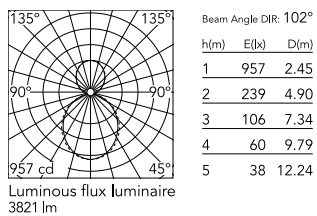

Physical

Colour	White
Trim	No
Orientation	Fixed
Length (mm)	1125
Net weight (kg)	5
IP internal	20
IP external	20

Download

Mounting instructions [↓ PDF](#)

Photometric Files

LDT / IES [↓ ZIP](#)

Technical Drawings

2D [↓ ZIP](#)

3D [↓ ZIP](#)

Schematic light drawing

Photometric

Lighting type	Indirect, Direct
Light distribution	Asymmetric
CCT (K)	3000
CRI>	80
Beam angle C0-180 (°)	102
Beam angle C90-270 (°)	106

Electrical