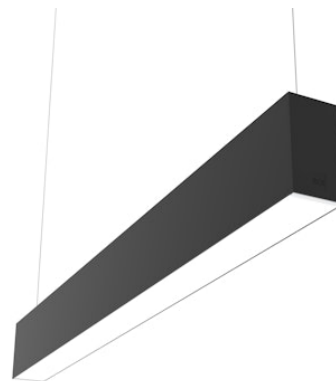

FLOS

■ N70U113G14B Black

In-Finity 70 Suspension Up & Down 3000K General Lighting

Designed by FLOS Architectural, 2017

LED modular system for suspended installation, including LED luminaires, aluminum installation profile, and diffusers. Drivers included in lighting modules for 220-240V connection to mains or to other lighting modules. Suspension kit included.

Are you a professional and your project needs consulting and support?

[BOOK AN APPOINTMENT](#)

Main specifications

Mounting	Suspension
Environments	Indoor dry location
Light source type	LED
Light sources included	Yes
LED type	Top LED
Lamp category	LED
Number of lamps	1
Power (W)	40
Lumen Output (lm)	3821

Physical

Colour	Black
Trim	No
Orientation	Fixed
Length (mm)	1125
Net weight (kg)	5
IP internal	20
IP external	20

Download

Mounting instructions [↓ PDF](#)

Photometric Files

LDT / IES [↓ ZIP](#)

Technical Drawings