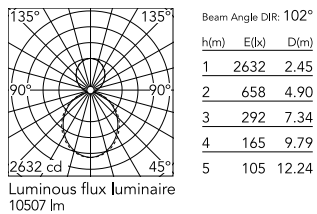

### Physical

Colour	White
Trim	No
Orientation	Fixed
Length (mm)	3095
Net weight (kg)	13.6
IP internal	20
IP external	20

### Photometric Files

LDT / IES [↓ ZIP](#)

### Technical Drawings

2D [↓ ZIP](#)

3D [↓ ZIP](#)

## Schematic light drawing