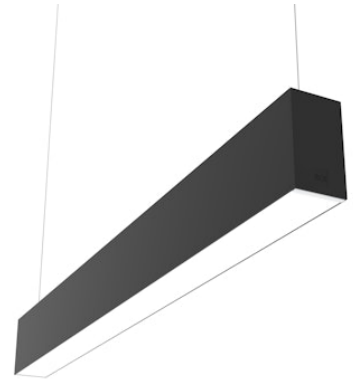

# FLOS

■ N70U303G14BDA Black

## In-Finity 70 Suspension Up & Down 3000K General Lighting Dali

Designed by FLOS Architectural, 2017

LED modular system for suspended installation, including LED luminaires, aluminum installation profile, and diffusers. Drivers included in lighting modules for 220-240V connection to mains or to other lighting modules. Suspension kit included.