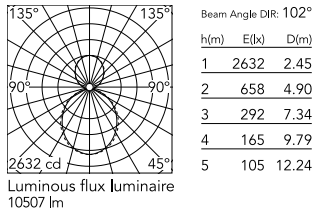

### Physical

Colour	Black
Trim	No
Orientation	Fixed
Length (mm)	3095
Net weight (kg)	13.6
IP internal	20
IP external	20

### Photometric Files

LDT / IES [↓ ZIP](#)

### Technical Drawings

2D [↓ ZIP](#)

3D [↓ ZIP](#)

## Schematic light drawing