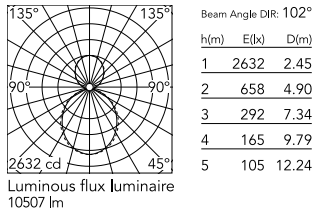

### Physical

Colour	Anodized Grey
Trim	No
Orientation	Fixed
Length (mm)	3095
Net weight (kg)	13.6
IP internal	20
IP external	20

### Photometric Files

LDT / IES [↓ ZIP](#)

### Technical Drawings

2D [↓ ZIP](#)

3D [↓ ZIP](#)

## Schematic light drawing