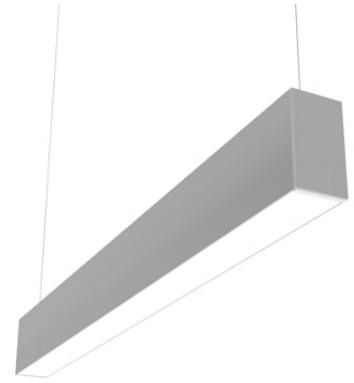

# FLOS

N70U303G02BDA Anodized Grey

## In-Finity 70 Suspension Up & Down 3000K General Lighting Dali

Designed by FLOS Architectural, 2017

LED modular system for suspended installation, including LED luminaires, aluminum installation profile, and diffusers. Drivers included in lighting modules for 220-240V connection to mains or to other lighting modules. Suspension kit included.