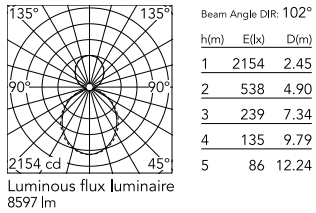

Physical

Colour	White
Trim	No
Orientation	Fixed
Length (mm)	2530
Net weight (kg)	11
IP internal	20
IP external	20

Download

Mounting instructions [↓ PDF](#)

Photometric Files

LDT / IES [↓ ZIP](#)

Technical Drawings

2D [↓ ZIP](#)

3D [↓ ZIP](#)

Schematic light drawing

Photometric

Lighting type	Indirect, Direct
Light distribution	Asymmetric
CCT (K)	3000
CRI>	80
Beam angle C0-180 (°)	102
Beam angle C90-270 (°)	106

Electrical