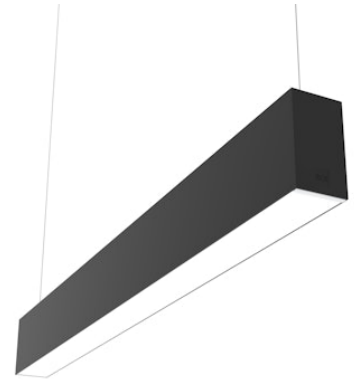

FLOS

■ N70U253G14BDA Black

In-Finity 70 Suspension Up & Down 3000K General Lighting Dali

Designed by FLOS Architectural, 2017

LED modular system for suspended installation, including LED luminaires, aluminum installation profile, and diffusers. Drivers included in lighting modules for 220-240V connection to mains or to other lighting modules. Suspension kit included.

Are you a professional and your project needs consulting and support?

[BOOK AN APPOINTMENT](#)

Main specifications

Mounting	Suspension
Environments	Indoor dry location
Light source type	LED
Light sources included	Yes
LED type	Top LED
Lamp category	LED
Number of lamps	1
Power (W)	91
Lumen Output (lm)	8597

Physical

Colour	Black
Trim	No
Orientation	Fixed
Length (mm)	2530
Net weight (kg)	11
IP internal	20
IP external	20

Download

Mounting instructions [↓ PDF](#)

Photometric Files

LDT / IES [↓ ZIP](#)

Technical Drawings