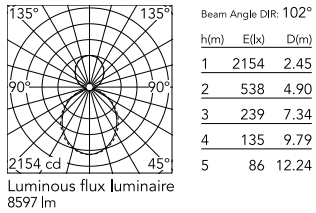

Physical

Colour	Black
Trim	No
Orientation	Fixed
Length (mm)	2530
Net weight (kg)	11
IP internal	20
IP external	20

Download

Mounting instructions [↓ PDF](#)

Photometric Files

LDT / IES [↓ ZIP](#)

Technical Drawings

2D [↓ ZIP](#)

3D [↓ ZIP](#)

Schematic light drawing

Photometric

Lighting type	Indirect, Direct
Light distribution	Asymmetric
CCT (K)	3000
CRI>	80
Beam angle C0-180 (°)	102
Beam angle C90-270 (°)	106

Electrical