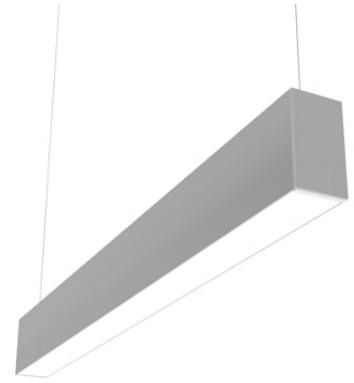

FLOS

N70U253G02BDA Anodized Grey

In-Finity 70 Suspension Up & Down 3000K General Lighting Dali

Designed by FLOS Architectural, 2017

LED modular system for suspended installation, including LED luminaires, aluminum installation profile, and diffusers. Drivers included in lighting modules for 220-240V connection to mains or to other lighting modules. Suspension kit included.

Are you a professional and your project needs consulting and support?

[BOOK AN APPOINTMENT](#)

Main specifications

Mounting	Suspension
Environments	Indoor dry location
Light source type	LED
Light sources included	Yes
LED type	Top LED
Lamp category	LED
Number of lamps	1
Power (W)	91
Lumen Output (lm)	8597

Physical

Colour	Anodized Grey
Trim	No
Orientation	Fixed
Length (mm)	2530
Net weight (kg)	11
IP internal	20
IP external	20

Download

Mounting instructions [↓ PDF](#)

Photometric Files

LDT / IES [↓ ZIP](#)

Technical Drawings

08.9057.NS

Metal cover. Suspension Up & Down. 70 mm (Colour Black)

5

OPTIONAL
Accessory

08.0110.00

500 mm opal diffuser. Diffuse, glare free and uniform lighting throughout the room