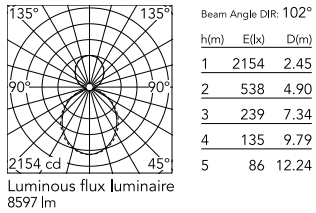

Physical

Colour	Anodized Grey
Trim	No
Orientation	Fixed
Length (mm)	2530
Net weight (kg)	11
IP internal	20
IP external	20

Download

Mounting instructions [↓ PDF](#)

Photometric Files

LDT / IES [↓ ZIP](#)

Technical Drawings

2D [↓ ZIP](#)

3D [↓ ZIP](#)

Schematic light drawing

Photometric

Lighting type	Indirect, Direct
Light distribution	Asymmetric
CCT (K)	3000
CRI>	80
Beam angle C0-180 (°)	102
Beam angle C90-270 (°)	106

Electrical