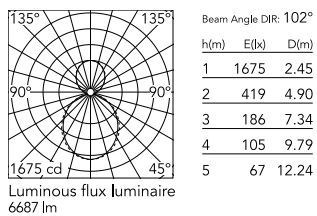

Physical

Colour	White
Trim	No
Orientation	Fixed
Length (mm)	1970
Net weight (kg)	8.10
IP internal	20
IP external	20

Download

Mounting instructions [↓ PDF](#)

Photometric Files

LDT / IES [↓ ZIP](#)

Technical Drawings

2D [↓ ZIP](#)

3D [↓ ZIP](#)

Schematic light drawing

Photometric

Lighting type	Indirect, Direct
Light distribution	Asymmetric
CCT (K)	3000
CRI>	80
Beam angle C0-180 (°)	102
Beam angle C90-270 (°)	106

Electrical