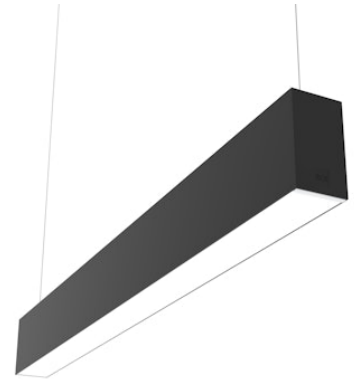

FLOS

■ N70U193G14BDA Black

In-Finity 70 Suspension Up & Down 3000K General Lighting Dali

Designed by FLOS Architectural, 2017

LED modular system for suspended installation, including LED luminaires, aluminum installation profile, and diffusers. Drivers included in lighting modules for 220-240V connection to mains or to other lighting modules. Suspension kit included.

Are you a professional and your project needs consulting and support?

[BOOK AN APPOINTMENT](#)

Main specifications

Mounting	Suspension
Environments	Indoor dry location
Light source type	LED
Light sources included	Yes
LED type	Top LED
Lamp category	LED
Number of lamps	1
Power (W)	71
Lumen Output (lm)	6687

Physical

Colour	Black
Trim	No
Orientation	Fixed
Length (mm)	1970
Net weight (kg)	8.10
IP internal	20
IP external	20

Download

Mounting instructions [↓ PDF](#)

Photometric Files

LDT / IES [↓ ZIP](#)

Technical Drawings