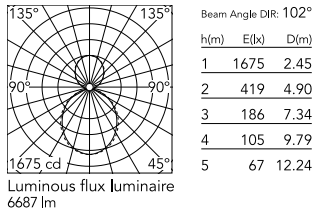

Physical

Colour	Black
Trim	No
Orientation	Fixed
Length (mm)	1970
Net weight (kg)	8.10
IP internal	20
IP external	20

Download

Mounting instructions [↓ PDF](#)

Photometric Files

LDT / IES [↓ ZIP](#)

Technical Drawings

2D [↓ ZIP](#)

3D [↓ ZIP](#)

Schematic light drawing

Photometric

Lighting type	Indirect, Direct
Light distribution	Asymmetric
CCT (K)	3000
CRI>	80
Beam angle C0-180 (°)	102
Beam angle C90-270 (°)	106

Electrical