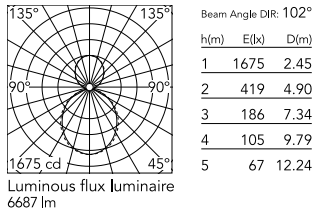

Physical

Colour	Anodized Grey
Trim	No
Orientation	Fixed
Length (mm)	1970
Net weight (kg)	8.10
IP internal	20
IP external	20

Download

Mounting instructions [↓ PDF](#)

Photometric Files

LDT / IES [↓ ZIP](#)

Technical Drawings

2D [↓ ZIP](#)

3D [↓ ZIP](#)

Schematic light drawing

Photometric

Lighting type	Indirect, Direct
Light distribution	Asymmetric
CCT (K)	3000
CRI>	80
Beam angle C0-180 (°)	102
Beam angle C90-270 (°)	106

Electrical