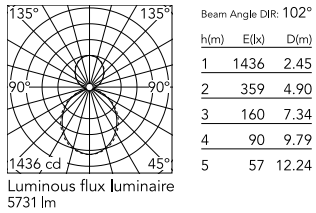

Physical

Colour	White
Trim	No
Orientation	Fixed
Length (mm)	1690
Net weight (kg)	7.40
IP internal	20
IP external	20

Download

Mounting instructions [↓ PDF](#)

Photometric Files

LDT / IES [↓ ZIP](#)

Technical Drawings

2D [↓ ZIP](#)

3D [↓ ZIP](#)

Schematic light drawing

Photometric

Lighting type	Indirect, Direct
Light distribution	Asymmetric
CCT (K)	3000
CRI>	80
Beam angle C0-180 (°)	102
Beam angle C90-270 (°)	106

Electrical