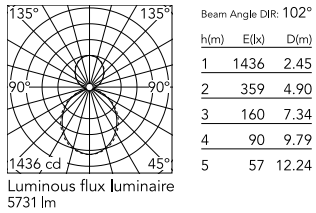

Physical

Colour	Black
Trim	No
Orientation	Fixed
Length (mm)	1690
Net weight (kg)	7.40
IP internal	20
IP external	20

Download

Mounting instructions [↓ PDF](#)

Photometric Files

LDT / IES [↓ ZIP](#)

Technical Drawings

2D [↓ ZIP](#)

3D [↓ ZIP](#)

Schematic light drawing

Photometric

Lighting type	Indirect, Direct
Light distribution	Asymmetric
CCT (K)	3000
CRI>	80
Beam angle C0-180 (°)	102
Beam angle C90-270 (°)	106

Electrical