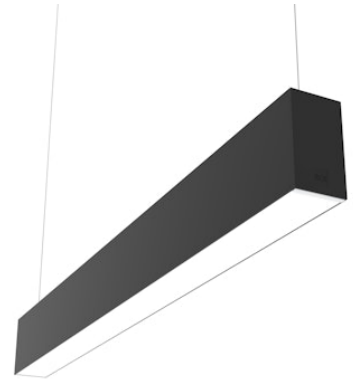

FLOS

■ N70U163G14BDA Black

In-Finity 70 Suspension Up & Down 3000K General Lighting Dali

Designed by FLOS Architectural, 2017

LED modular system for suspended installation, including LED luminaires, aluminum installation profile, and diffusers. Drivers included in lighting modules for 220-240V connection to mains or to other lighting modules. Suspension kit included.

Are you a professional and your project needs consulting and support?

[BOOK AN APPOINTMENT](#)

Main specifications

Mounting	Suspension
Environments	Indoor dry location
Light source type	LED
Light sources included	Yes
LED type	Top LED
Lamp category	LED
Number of lamps	1
Power (W)	61
Lumen Output (lm)	5731

Physical

Colour	Black
Trim	No
Orientation	Fixed
Length (mm)	1690
Net weight (kg)	7.40
IP internal	20
IP external	20

Download

Mounting instructions [↓ PDF](#)

Photometric Files

LDT / IES [↓ ZIP](#)

Technical Drawings