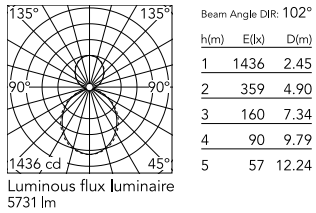

### Physical

Colour	Anodized Grey
Trim	No
Orientation	Fixed
Length (mm)	1690
Net weight (kg)	7.40
IP internal	20
IP external	20

### Photometric Files

LDT / IES [↓ ZIP](#)

### Technical Drawings

2D [↓ ZIP](#)

3D [↓ ZIP](#)

## Schematic light drawing