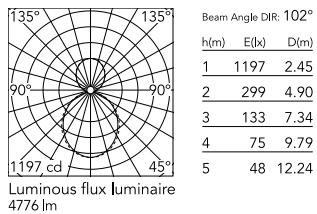

### Physical

Colour	White
Trim	No
Orientation	Fixed
Length (mm)	1405
Net weight (kg)	6.60
IP internal	20
IP external	20

### Photometric Files

LDT / IES [↓ ZIP](#)

### Technical Drawings

2D [↓ ZIP](#)

3D [↓ ZIP](#)

## Schematic light drawing