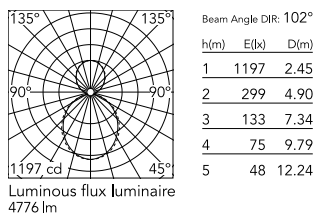

### Physical

Colour	Black
Trim	No
Orientation	Fixed
Length (mm)	1405
Net weight (kg)	6.60
IP internal	20
IP external	20

### Photometric Files

LDT / IES [↓ ZIP](#)

### Technical Drawings

2D [↓ ZIP](#)

3D [↓ ZIP](#)

## Schematic light drawing