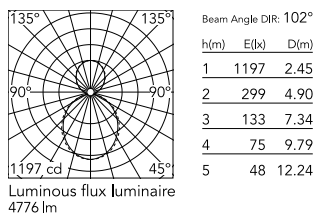

Physical

Colour	Anodized Grey
Trim	No
Orientation	Fixed
Length (mm)	1405
Net weight (kg)	6.60
IP internal	20
IP external	20

Download

Mounting instructions [↓ PDF](#)

Photometric Files

LDT / IES [↓ ZIP](#)

Technical Drawings

2D [↓ ZIP](#)

3D [↓ ZIP](#)

Schematic light drawing

Photometric

Lighting type	Indirect, Direct
Light distribution	Asymmetric
CCT (K)	3000
CRI>	80
Beam angle C0-180 (°)	102
Beam angle C90-270 (°)	106

Electrical