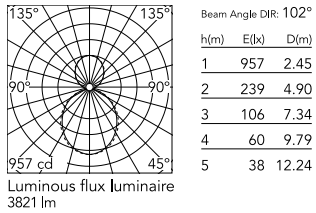

Physical

Colour	White
Trim	No
Orientation	Fixed
Length (mm)	1125
Net weight (kg)	5
IP internal	20
IP external	20

Download

Mounting instructions [↓ PDF](#)

Photometric Files

LDT / IES [↓ ZIP](#)

Technical Drawings

2D [↓ ZIP](#)

3D [↓ ZIP](#)

Schematic light drawing

Photometric

Lighting type	Indirect, Direct
Light distribution	Asymmetric
CCT (K)	3000
CRI>	80
Beam angle C0-180 (°)	102
Beam angle C90-270 (°)	106

Electrical