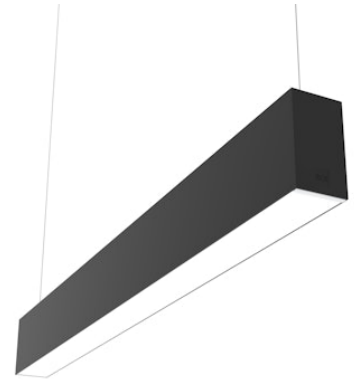

FLOS

■ N70U113G14BDA Black

In-Finity 70 Suspension Up & Down 3000K General Lighting Dali

Designed by FLOS Architectural, 2017

LED modular system for suspended installation, including LED luminaires, aluminum installation profile, and diffusers. Drivers included in lighting modules for 220-240V connection to mains or to other lighting modules. Suspension kit included.

Are you a professional and your project needs consulting and support?

[BOOK AN APPOINTMENT](#)

Main specifications

Mounting	Suspension
Environments	Indoor dry location
Light source type	LED
Light sources included	Yes
LED type	Top LED
Lamp category	LED
Number of lamps	1
Power (W)	40
Lumen Output (lm)	3821

Physical

Colour	Black
Trim	No
Orientation	Fixed
Length (mm)	1125
Net weight (kg)	5
IP internal	20
IP external	20

Download

Mounting instructions [↓ PDF](#)

Photometric Files

LDT / IES [↓ ZIP](#)

Technical Drawings