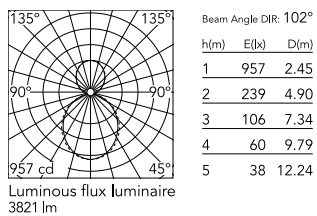

Physical

Colour	Black
Trim	No
Orientation	Fixed
Length (mm)	1125
Net weight (kg)	5
IP internal	20
IP external	20

Download

Mounting instructions [↓ PDF](#)

Photometric Files

LDT / IES [↓ ZIP](#)

Technical Drawings

2D [↓ ZIP](#)

3D [↓ ZIP](#)

Schematic light drawing

Photometric

Lighting type	Indirect, Direct
Light distribution	Asymmetric
CCT (K)	3000
CRI>	80
Beam angle C0-180 (°)	102
Beam angle C90-270 (°)	106

Electrical