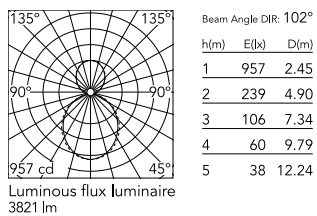

Physical

Colour	Anodized Grey
Trim	No
Orientation	Fixed
Length (mm)	1125
Net weight (kg)	5
IP internal	20
IP external	20

Download

Mounting instructions [↓ PDF](#)

Photometric Files

LDT / IES [↓ ZIP](#)

Technical Drawings

2D [↓ ZIP](#)

3D [↓ ZIP](#)

Schematic light drawing

Photometric

Lighting type	Indirect, Direct
Light distribution	Asymmetric
CCT (K)	3000
CRI>	80
Beam angle C0-180 (°)	102
Beam angle C90-270 (°)	106

Electrical