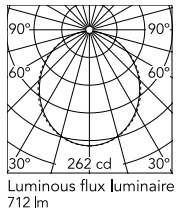

Physical

Colour	White
Trim	No
Orientation	Fixed
Length (mm)	565
Net weight (kg)	1.28
IP internal	20
IP external	20

Download

Mounting instructions [↓ PDF](#)

Mounting instructions [↓ PDF](#)

Photometric Files

LDT / IES [↓ ZIP](#)

Technical Drawings

2D [↓ ZIP](#)

3D [↓ ZIP](#)

Schematic light drawing

Beam Angle: 107°		
h(m)	E(lx)	D(m)
1	262	2.63
2	65	5.26
3	29	7.90
4	16	10.53
5	10	13.16

Photometric

Lighting type	Direct
Light distribution	Symmetric
CCT (K)	4000
CRI>	80
Beam angle C0-180 (°)	110
Beam angle C90-270 (°)	110