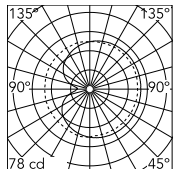

Physical

Colour	24K Gold
Length (mm)	480
Cord colour	Black
Cord length (mm)	2000
Net weight (kg)	7.4
Package volume (m3)	0.22
IP internal	20

Download

Mounting instructions [↓ PDF](#)

Photometric Files

LDT / IES [↓ ZIP](#)

Technical Drawings

2D [↓ ZIP](#)

3D [↓ ZIP](#)

Schematic light drawing

Luminous flux Luminaire
3515 lm

Photometric

Lighting type	Indirect, Direct
Light distribution	Asymmetric

Electrical