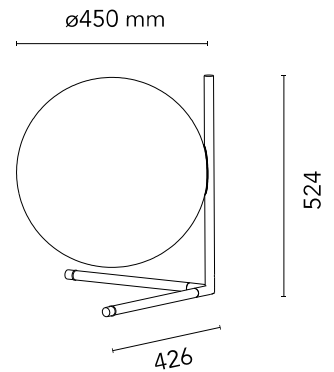

Are you a professional and your project needs consulting and support?

[BOOK AN APPOINTMENT](#)

Main specifications

EAN	8059607068267
Mounting	Table
Environments	Indoor dry location
Light source type	Bulb
Light sources included	Yes
Lamp category	LED retrofit
Lamp holders	E27
Bulb finish	Opal
Number of lamps	1
Power (W)	25

Physical

Colour	24K Gold
Length (mm)	480
Cord colour	Black
Cord length (mm)	2000
Net weight (kg)	7.4
Package volume (m3)	0.22
IP internal	20

Download

Mounting instructions [↓ PDF](#)

Photometric Files

LDT / IES [↓ ZIP](#)

Technical Drawings

2D [↓ ZIP](#)

3D [↓ ZIP](#)

Schematic light drawing

Luminous flux Luminaire
3515 lm

Photometric

Lighting type	Indirect, Direct
Light distribution	Asymmetric

Electrical