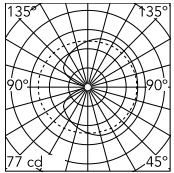

### Physical

Colour	24K Gold
Net weight (kg)	1.4
Package volume (m3)	0.04
IP internal	20

### Photometric Files

LDT / IES [↓ LDT](#)

### Technical Drawings

2D [↓ ZIP](#)

3D [↓ ZIP](#)

## Schematic light drawing