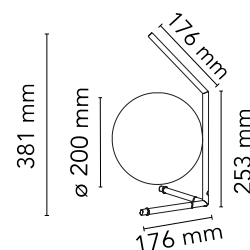

### Physical

Colour	24K Gold
Net weight (kg)	1.4
Package volume (m3)	0.04
IP internal	20