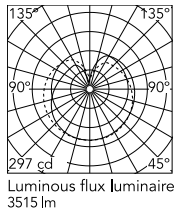

Physical

Colour	24K Gold
Length (mm)	650
Cord colour	Black
Cord length (mm)	2800
Canopy colour	24K Gold
Canopy length/diameter (mm)	113
Canopy height (mm)	36
Net weight (kg)	7
Package volume (m3)	0.25
IP internal	20

Download

Mounting instructions [↓ PDF](#)

Photometric Files

LDT / IES [↓ ZIP](#)

Technical Drawings

2D [↓ ZIP](#)

3D [↓ ZIP](#)

Schematic light drawing