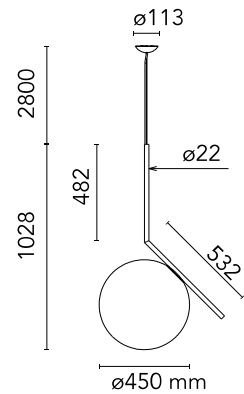

FLOS

F3151044 24K Gold

IC S3 10 Anniversary NEW

Designed by Michael Anastassiades, 2024

LED retrofit - 25W

Suspension lamp providing diffused light. Gold plate 24 carat frame. Blown glass opal diffuser.

Are you a professional and your project needs consulting and support?

[BOOK AN APPOINTMENT](#)

Main specifications

EAN	8059607067444
Mounting	Suspension
Environments	Indoor dry location
Light source type	Bulb
Light sources included	Yes
Lamp category	LED retrofit
Lamp holders	E27
Icos	HSGS
Bulb finish	Opal
Number of lamps	1
Power (W)	25

Physical

Colour	24K Gold
Length (mm)	650
Cord colour	Black
Cord length (mm)	2800
Canopy colour	24K Gold
Canopy length/diameter (mm)	113
Canopy height (mm)	36
Net weight (kg)	7
Package volume (m3)	0.25
IP internal	20