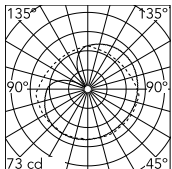

Schematic light drawing

Luminous flux Luminaire
1252 lm

Photometric

Lighting type	Total
Light distribution	Asymmetric
Extreme cut off	No

Electrical

Insulation class	I
Frequency (Hz)	50/60
Main voltage (Vac)	220-250
Dimmable	Yes
Dimming interface	Remote Dimmable (Dimmer Not Included)
Batteries inside	No