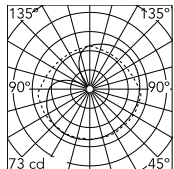

Physical

Colour	24K Gold
Length (mm)	300
Cord colour	Black
Cord length (mm)	2700
Canopy colour	Chrome
Canopy dimension (mm)	113
Canopy height (mm)	32
Net weight (kg)	2.9
Package volume (m3)	0.1
IP internal	20

Download

[Mounting instructions](#)  PDF

Photometric Files

[LDT / IES](#)  LDT

Technical Drawings

[2D](#)  ZIP

[3D](#)  ZIP

Schematic light drawing