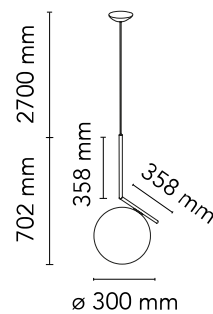

FLOS

F3176044 24K Gold

IC S2 10 Anniversary

Designed by Michael Anastassiades, 2014

Halogen - 205W

Suspension lamp providing diffused light. Gold plate 24 carat frame. Blown glass opal diffuser.

Are you a professional and your project needs consulting and support?

[BOOK AN APPOINTMENT](#)

Main specifications

EAN	8059607066980
Mounting	Suspension
Environments	Indoor dry location
Light Source Type	Bulb
Lamp category	Halogen
Lamp holders	E27
Ilcos	HSGS
Number of heads	1
Power (W)	205

Physical

Colour	24K Gold
Length (mm)	300
Cord colour	Black
Cord length (mm)	2700
Canopy colour	Chrome
Canopy dimension (mm)	113
Canopy height (mm)	32
Net weight (kg)	2.9
Package volume (m3)	0.1
IP internal	20