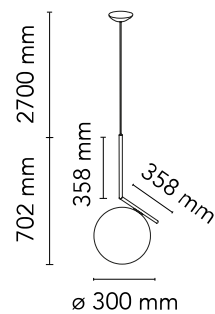

### Physical

Colour	24K Gold
Length (mm)	300
Cord colour	Black
Cord length (mm)	2700
Canopy colour	Chrome
Canopy length/diameter (mm)	113
Canopy height (mm)	32
Net weight (kg)	2.9
Package volume (m3)	0.1
IP internal	20

## Schematic light drawing

Luminous flux Luminaire  
1252 lm