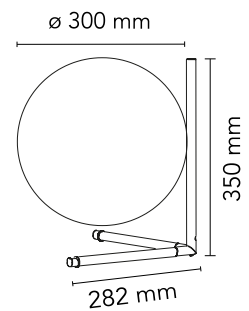

FLOS

F3172059 Brass

IC Lights Table 2

Designed by Michael Anastassiades, 2014

Halogen - 205W

Table lamp providing diffused light. Frame in brass, brushed and transparent varnished or chrome steel. Blown glass opal diffuser. Dimmer on the power chord.

Are you a professional and your project needs consulting and support?

[BOOK AN APPOINTMENT](#)

Main specifications

EAN	8059607002933
Mounting	Table
Environments	Indoor dry location
Light Source Type	Bulb
Lamp category	Halogen
Lamp holders	E27
Ilcos	HSGS
Number of heads	1
Power (W)	205

Physical

Colour	Brass
Net weight (kg)	2.4
Package volume (m3)	0.07
IP internal	20

Download

[Mounting instructions](#) PDF

[Spare Parts](#) PDF

Photometric Files

[LDT / IES](#) LDT

Technical Drawings

[2D](#) ZIP

[3D](#) ZIP

[Bim](#) ZIP

Schematic light drawing

Luminous flux Luminaire
1252 lm

Photometric

Lighting type	Total
Light distribution	Asymmetric

Electrical