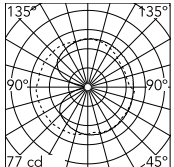

Physical

Colour	Brass
Net weight (kg)	2.4
Package volume (m3)	0.07
IP internal	20

Download

[Mounting instructions](#) PDF

[Spare Parts](#) PDF

Photometric Files

[LDT / IES](#) LDT

Technical Drawings

[2D](#) ZIP

[3D](#) ZIP

[Bim](#) ZIP

Schematic light drawing

Luminous flux Luminaire
1252 lm

Photometric

Lighting type	Total
Light distribution	Asymmetric

Electrical