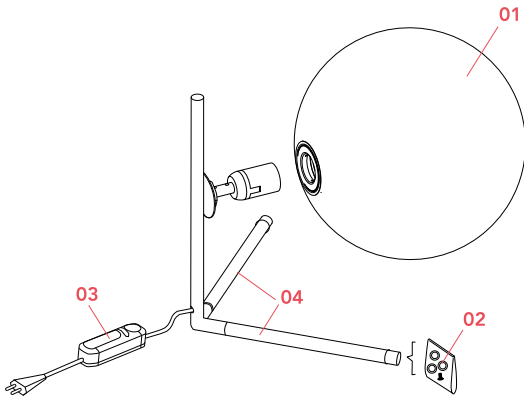

RF32288

LED Lamp E27 15W 2700K T38

NOT INCLUDED

RF32289

LED Lamp E27 15W 3000K T38

Spare Parts

- | | | |
|-----|--|-----------|
| 01. | IC Lights 2 diffuser for brass version | F3137059 |
| 02. | Gasket and foot kit | RF3160500 |
| 04. | Lower brass leg | RF23342 |